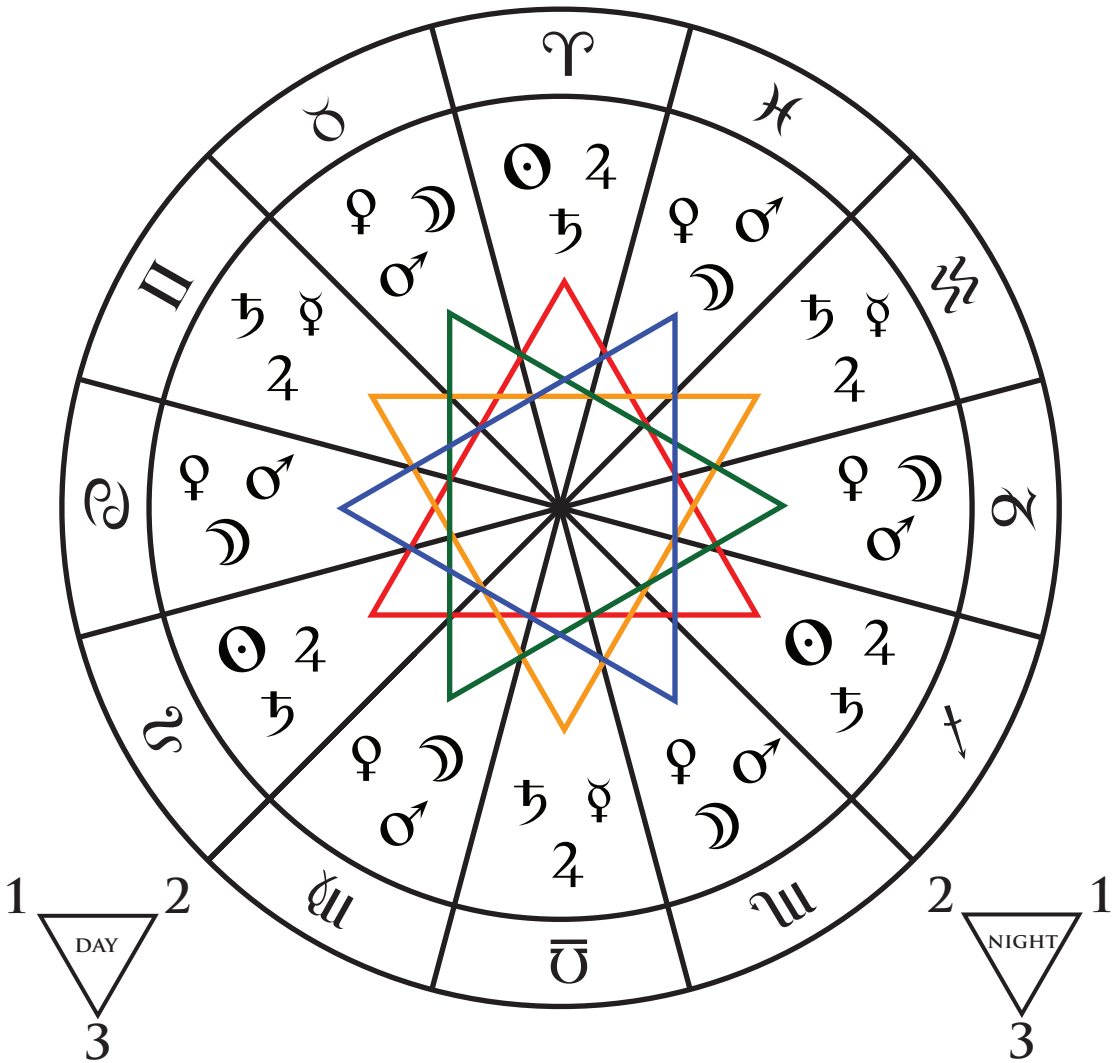

TRIPPLICITY RULERS ACCORDING TO DOROTHEUS, VALENS & RHETORIUS

ZODIACAL SIGN	♈	♉	♊	♋	♌	♍	♎	♏	♐	♑	♒	♓
DIURNAL TRIGON LORD	☉	♀	♄	♀	☉	♀	♄	♀	☉	♀	♄	♀
NOCTURNAL TRIGON LORD	♄	☾	♀	♂	♄	☾	♀	♂	♄	☾	♀	♂
COOPERATING TRIGON LORD	♄	♂	♄	☾	♄	♂	♄	☾	♄	♂	♄	☾